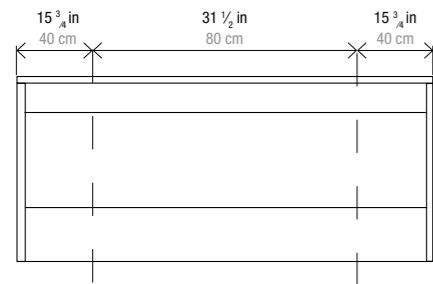

2 senos: 160 cm

Double bowl: $62 \frac{63}{64}$ in

2 vasques: 160 cm