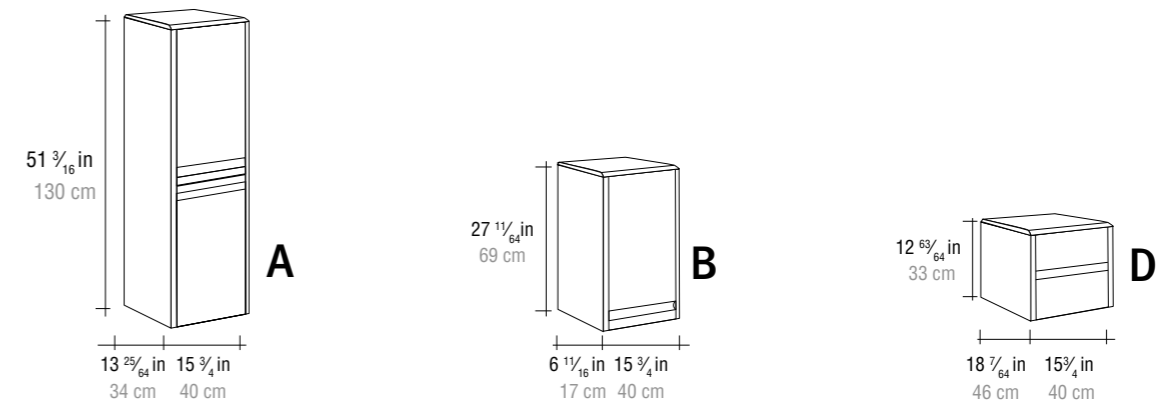

COMPLEMENTS - COMPLEMENTOS - COMPLÉMENTS

CON AMORTIGUADOR · WITH SOFT CLOSE · AVEC AMORTISSEUR

	BLANCO WHITE BLANC	NOGAL WALNUT NOYER	NUBE CLOUD NUAGE	P.F.
A ARMARIO 2P IZQUIERDA LEFT TALL SIDE CABINET 2D COLONNE 2P GAUCHE	VBC0130110	VBC0130210	VBC0130310	
A ARMARIO 2P DERECHA RIGHT TALL SIDE CABINET 2D COLONNE 2P DROITE	VBC0130120	VBC0130220	VBC0130320	
A2 ARMARIO 1P ESPEJO IZQUIERDA LEFT MIRRORED TALL SIDE CABINET 1D COLONNE GAUCHE 1P MIROIR	VBC0130111	VBC0130211	VBC0130311	
A2 ARMARIO 1P ESPEJO DERECHA RIGHT MIRRORED TALL SIDE CABINET 1D COLONNE DROITE 1P MIROIR	VBC0130121	VBC0130221	VBC0130321	
B MÓDULO 1P IZQUIERDA LEFT SMALL SIDE CABINET 1D MODULE HAUT 1P GAUCHE	VBC6940110	VBC6940210	VBC6940310	
B MÓDULO 1P DERECHA RIGHT SMALL SIDE CABINET 1D MODULE HAUT 1P DROITE	VBC6940120	VBC6940220	VBC6940320	
C ESTANTERÍA OPEN CABINET NICHE / ÉTAGÈRE	VBC0E40100	VBC0E40200	VBC0E40300	
D MÓDULO BAJO 40 Cajón metálico LOWER SIDE CABINET 15 3/4 1 Metal drawer MODULE 40 1 Tiroir métallique	VBC004010M	VBC004020M	VBC004030M	

B y C con espejo interior · B & C with mirror inside · B et C avec miroir a l'intérieur

	BLANCO / NOGAL WHITE / WALNUT BLANC / NOYER	NOGAL / BLANCO WALNUT / WHITE NOYER / BLANC	NUBE / BLANCO CLOUD / WHITE NUAGE / BLANC	P.F.
A ARMARIO 2P IZQUIERDA LEFT TALL SIDE CABINET 2D COLONNE 2P GAUCHE	VBC0130410	VBC0130510	VBC0130610	
A ARMARIO 2P DERECHA RIGHT TALL SIDE CABINET 2D COLONNE 2P DROITE	VBC0130420	VBC0130520	VBC0130620	
B MÓDULO 1P IZQUIERDA LEFT SMALL SIDE CABINET 1D MODULE HAUT 1P GAUCHE	VBC6940410	VBC6940510	VBC6940610	
B MÓDULO 1P DERECHA RIGHT SMALL SIDE CABINET 1D MODULE HAUT 1P DROITE	VBC6940420	VBC6940520	VBC6940620	
D MÓDULO BAJO 40 Cajón metálico LOWER SIDE CABINET 15 3/4 1 Metal drawer MODULE 40 1 Tiroir métallique	VBC004040M	VBC004050M	VBC004060M	

B y C con espejo interior · B & C with mirror inside · B et C avec miroir a l'intérieur